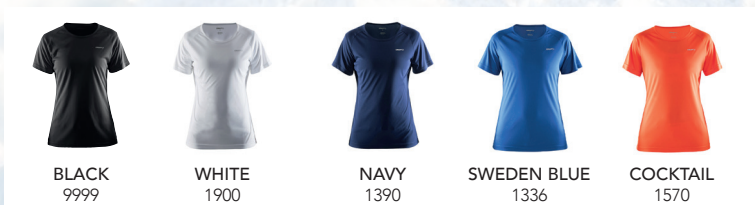

FRISKKLAPP 1 DAM

**360
KRONOR**

PRIME TEE

CRAFT GREEN
1606

MIND CAPRI TIGHTS

BLACK ONLY

CRAFT

BLACK
9999

WHITE
1900

NAVY
1390

SWEDEN BLUE
1336

COCKTAIL
1570

STORLEKAR TEE
XS-XXL

MATERIAL
Tee: 100 % Polyester

STORLEKAR TIGHTS
XS-XXL

MATERIAL
Tights: 92 % Polyester, 8 % Elastane